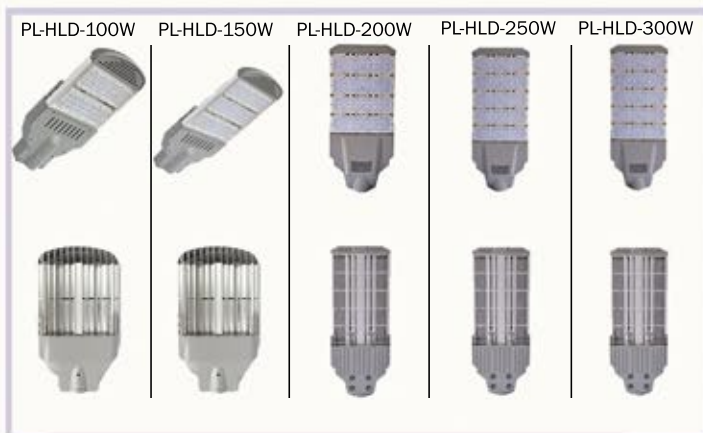

## • PL-HLD

PRODUCT DETAILS					
MODEL	INPUT WATT	LUMEN EFFICACY	DRIVER	LED CHIPS	WARRANTY
PL-HLD-100W	100W	120 Lm/W	NPS	PHILIPS 3030	3 Years
PL-HLD-150W	150W	120 Lm/W	NPS	PHILIPS 3030	3 Years
PL-HLD-200W	200W	>120 Lm/W	MEANWELL	PHILIPS 3030	5 Years
PL-HLD-250W	250W	>120 Lm/W	MEANWELL	PHILIPS 3030	5 Years
PL-HLD-300W	300W	>120 Lm/W	MEANWELL	PHILIPS 3030	5 Years

- 6063 aluminum radiator of thermal conductivity.
- Imported original PHILIPS LEDs, with higher lumen efficacy, energy saving and better illumination effect.
- Normal power supply, full voltage, can be applied in various environments.